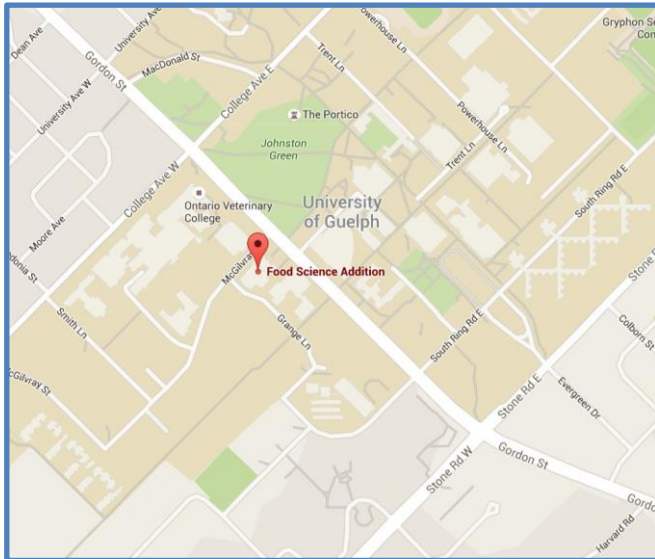

Food Science Building Addition - Body Composition Lab

Entrance to the extension of the Food Science Building (Side doors facing McGilvray Street).

Directions to the parking lot:

- If you are coming from College Avenue, turn south on to Gordon Street. The first right turn available is McGilvray Street, turn here. The Food Science Building is the building to your left.
- If you are coming from Stone Road, turn north on to Gordon Street. Follow Gordon Street to the second set of lights. Take the first left after the lights onto McGilvray. The Food Science Building is the building to your left.

Parking: You may park at one of the parking meters beside the Food Science building along McGilvray St. If you are visiting for a Guelph Family Health Study Health Assessment visit during regular parking hours at the University of Guelph, we will pay for your parking at the parking meter. You will be responsible to pay any parking tickets received while parked on campus.